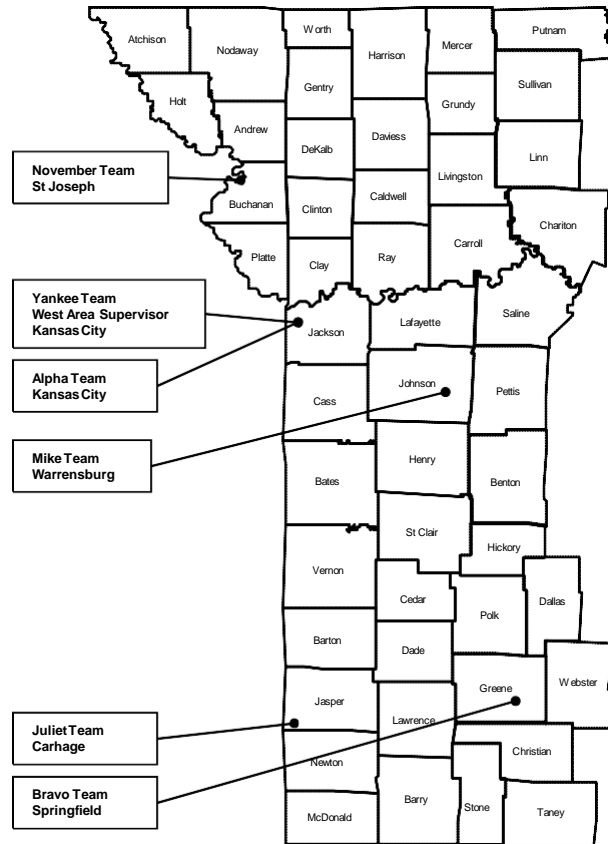

Missouri Military Funeral Honors Program Areas and Teams

Western Area

Eastern Area

St Louis Area